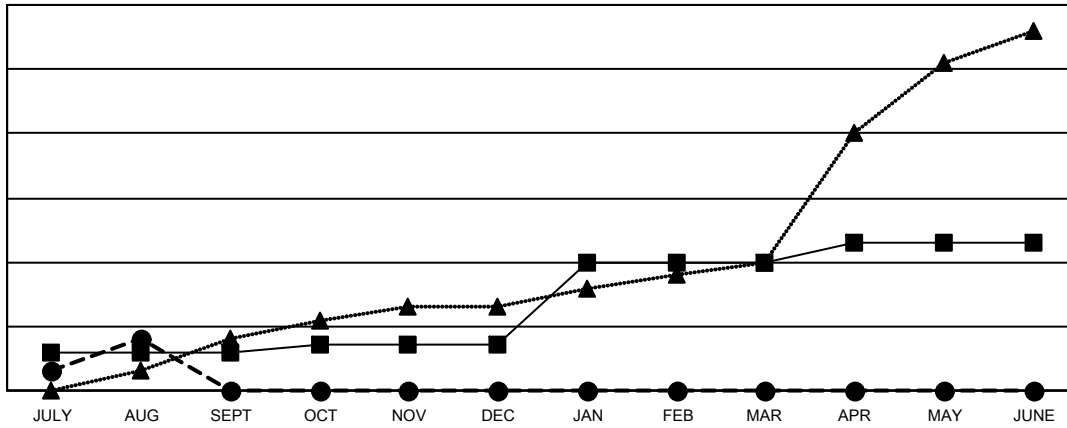

GMT MONTHLY MEMBERSHIP PROGRESS REPORT

Results as of: 8/31/2024

Multiple District 301

LOCATION: PHILIPPINES

GMT: OPEN

GMT CA 5 - E

Clubs			
RESULTS FOR 2024-2025			
QUARTER	NEW CLUB GOAL	NEW CLUBS	DROPPED CLUBS
JULY/AUG/SEPT	6	8	2
OCT/NOV/DEC	1	0	0
JAN/FEB/MAR	13	0	0
APR/MAY/JUNE	3	0	0

Members			
RESULTS FOR 2024-2025			
QUARTER	MEMBER GROWTH NET GOAL	MEMBER GROWTH ACTUAL	DROPPED MEMBERS ACTUAL (including transfers)
JULY/AUG/SEPT	235	712	422
OCT/NOV/DEC	220	0	0
JAN/FEB/MAR	363	0	0
APR/MAY/JUNE	160	0	0

GOALS AND ACTUAL NEW CLUBS CUMULATIVE

- - CURRENT YEAR GOALS FOR NEW CLUBS
- - CURRENT YEAR ACTUAL NEW CLUBS
- ▲ - LAST YEAR ACTUAL NEW CLUBS

GOALS AND ACTUAL MEMBERS CUMULATIVE

- - MEMBER GROWTH NET GOAL
- - MEMBER GROWTH ACTUAL
- ▲ - LAST YEAR MEMBERSHIP ACTUAL