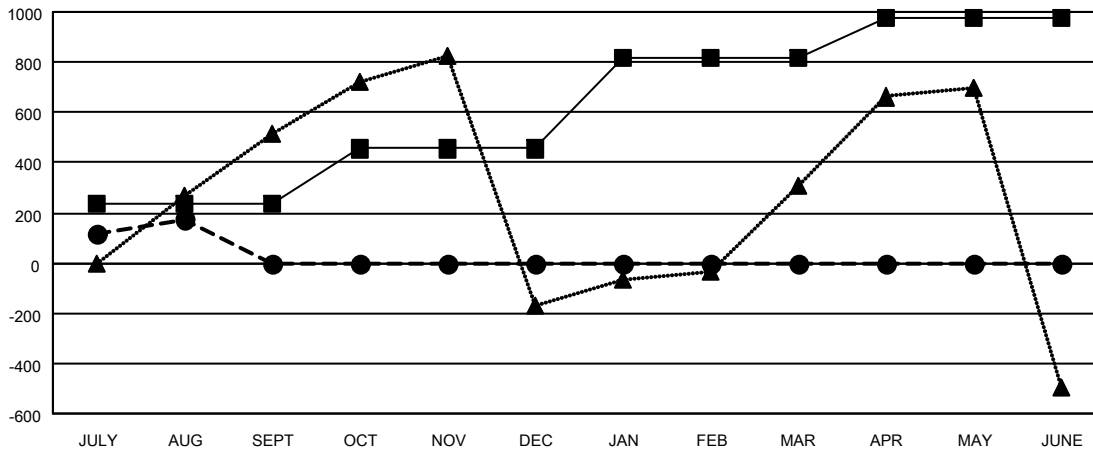

GMT MONTHLY MEMBERSHIP PROGRESS REPORT

Results as of: 8/31/2024

Multiple District 301

LOCATION: PHILIPPINES

GMT: OPEN

GMT CA 5 - E

Clubs			
RESULTS FOR 2024-2025			
QUARTER	NEW CLUB GOAL	NEW CLUBS	DROPPED CLUBS
JULY/AUG/SEPT	6	8	2
OCT/NOV/DEC	1	0	0
JAN/FEB/MAR	13	0	0
APR/MAY/JUNE	3	0	0

Members			
RESULTS FOR 2024-2025			
QUARTER	MEMBER GROWTH NET GOAL	MEMBER GROWTH ACTUAL	DROPPED MEMBERS ACTUAL (including transfers)
JULY/AUG/SEPT	235	712	422
OCT/NOV/DEC	220	0	0
JAN/FEB/MAR	363	0	0
APR/MAY/JUNE	160	0	0

GOALS AND ACTUAL NEW CLUBS CUMULATIVE

- - CURRENT YEAR GOALS FOR NEW CLUBS
- - CURRENT YEAR ACTUAL NEW CLUBS
- ▲ - LAST YEAR ACTUAL NEW CLUBS

GOALS AND ACTUAL MEMBERS CUMULATIVE

- - MEMBER GROWTH NET GOAL
- - MEMBER GROWTH ACTUAL
- ▲ - LAST YEAR MEMBERSHIP ACTUAL